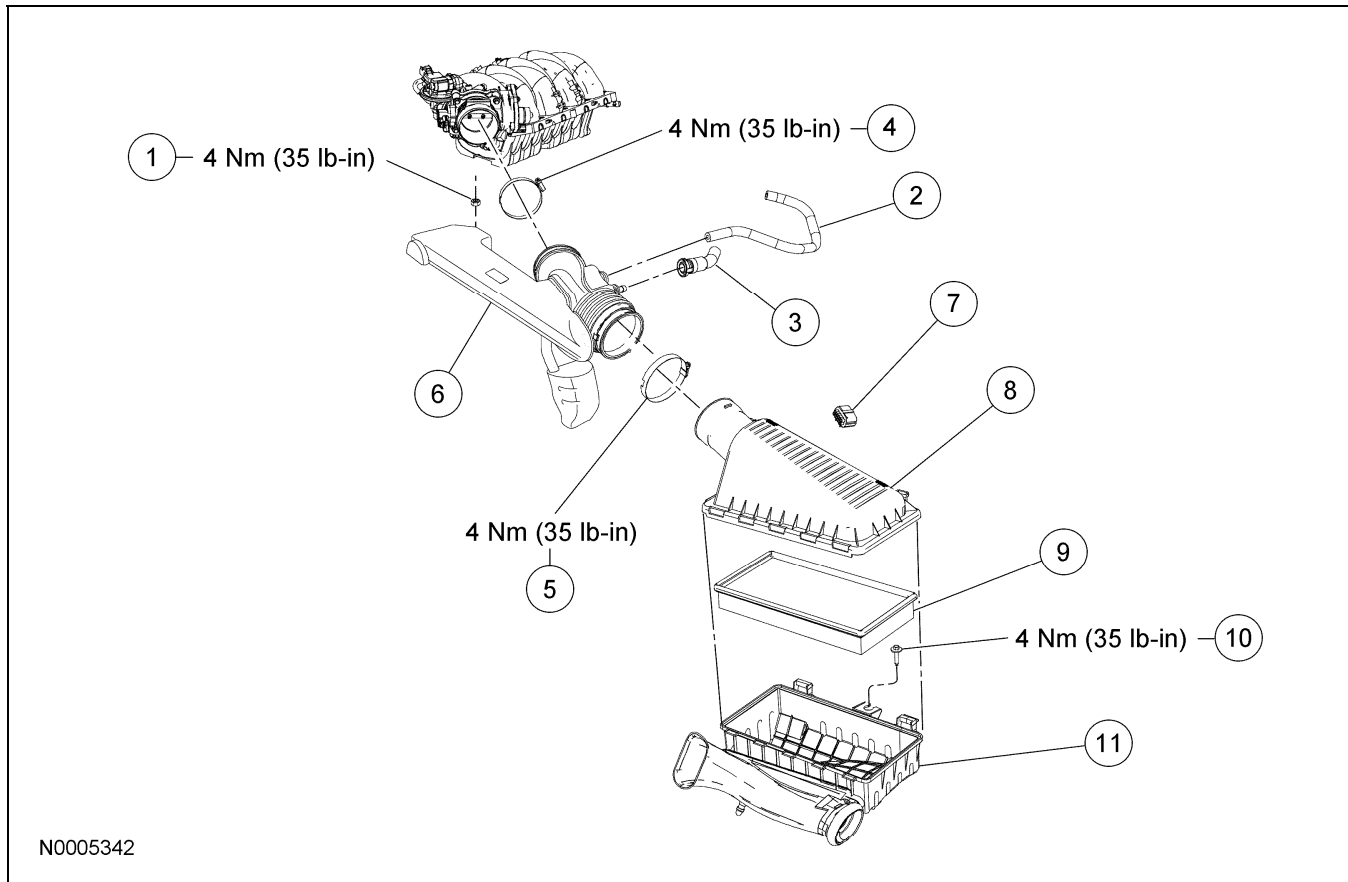

## REMOVAL AND INSTALLATION

### Intake Air System Components — Exploded View, 3.9L

Item	Part Number	Description
1	W705760	Air cleaner outlet pipe retaining nut
2	9C490	Chassis vacuum hose
3	9K617	Crankcase vent tube
4	9C632	Air cleaner outlet pipe clamp
5	9C632	Air cleaner outlet pipe clamp
6	9F805	Air cleaner outlet pipe

(Continued)

Item	Part Number	Description
7	14A464	Mass air flow (MAF) electrical connector
8	9643	Air cleaner cover
9	9601	Air cleaner element
10	W503926	Air cleaner tray bolt
11	9A612	Air cleaner tray